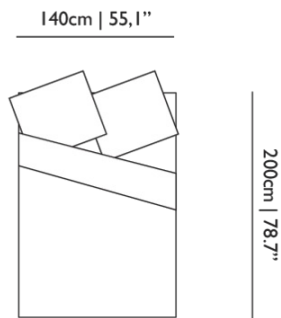

Dimensions

Product

WIDTH 140cm | 55.1"
HEIGHT 200cm | 78.7"
DEPTH 40cm | 15.7"
WEIGHT NETTO 2kg | 4.41lbs

Packaging

WIDTH 30cm | 11.8"
HEIGHT 26cm | 10.2"
CUBAGE 0.03m³ | 1.1ft³
LENGTH 40cm | 15.7"
WEIGHT 9.5kg | 20.94lbs

Dimensions

Product

WIDTH 200cm | 78.7"
HEIGHT 200cm | 78.7"
DEPTH 40cm | 15.7"
WEIGHT NETTO 2kg | 4.41lbs

Packaging

WIDTH 30cm | 11.8"
HEIGHT 26cm | 10.2"
CUBAGE 0.03m³ | 1.1ft³
LENGTH 40cm | 15.7"
WEIGHT 10.1kg | 22.27lbs

Dimensions*Product*

WIDTH 240cm | 94.5"
HEIGHT 200cm | 78.7"
DEPTH 40cm | 15.7"
WEIGHT NETTO 2kg | 4.4lbs

Packaging

WIDTH 30cm | 11.8"
HEIGHT 26cm | 10.2"
CUBAGE 0.03m³ | 1.1ft³
LENGTH 40cm | 15.7"
WEIGHT 10.7kg | 23.59lbs

Dimensions

Product

WIDTH 260cm | 102.4"
HEIGHT 200cm | 78.7"
DEPTH 40cm | 15.7"
WEIGHT NETTO 2kg | 4.41lbs

Packaging

WIDTH 30cm | 11.8"
HEIGHT 26cm | 10.2"
CUBAGE 0.03m³ | 1.1ft³
LENGTH 40cm | 15.7"
WEIGHT 11.3kg | 24.91lbs