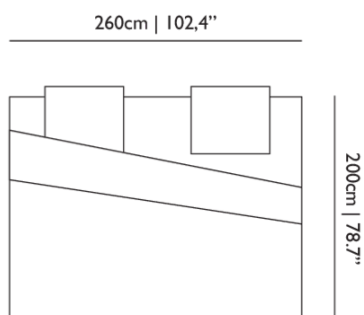

Dimensions

Product

WIDTH 140cm | 55.1"
HEIGHT 200cm | 78.7"
DEPTH 40cm | 15.7"
WEIGHT NETTO 2kg | 4.41lbs

Packaging

WIDTH 30cm | 11.8"
HEIGHT 26cm | 10.2"
CUBAGE 0.03m³ | 1.1ft³
LENGTH 40cm | 15.7"
WEIGHT 9.5kg | 20.94lbs

Dimensions

Product

WIDTH 200cm | 78.7"
HEIGHT 200cm | 78.7"
DEPTH 40cm | 15.7"
WEIGHT NETTO 2kg | 4.41lbs

Packaging

WIDTH 30cm | 11.8"
HEIGHT 26cm | 10.2"
CUBAGE 0.03m³ | 1.1ft³
LENGTH 40cm | 15.7"
WEIGHT 10.1kg | 22.27lbs

Dimensions*Product*

WIDTH 240cm | 94.5"
HEIGHT 200cm | 78.7"
DEPTH 40cm | 15.7"
WEIGHT NETTO 2kg | 4.4lbs

Packaging

WIDTH 30cm | 11.8"
HEIGHT 26cm | 10.2"
CUBAGE 0.03m³ | 1.1ft³
LENGTH 40cm | 15.7"
WEIGHT 10.7kg | 23.59lbs

Dimensions

Product

WIDTH 260cm | 102.4"
HEIGHT 200cm | 78.7"
DEPTH 40cm | 15.7"
WEIGHT NETTO 2kg | 4.41lbs

Packaging

WIDTH 30cm | 11.8"
HEIGHT 26cm | 10.2"
CUBAGE 0.03m³ | 1.1ft³
LENGTH 40cm | 15.7"
WEIGHT 11.3kg | 24.91lbs