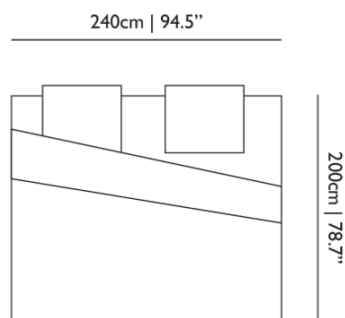

Dimensions

Product

WIDTH 140cm | 55.1"
HEIGHT 200cm | 78.7"
DEPTH 40cm | 15.7"
WEIGHT NETTO 2kg | 4.41lbs

Packaging

WIDTH 30cm | 11.8"
HEIGHT 26cm | 10.2"
CUBAGE 0.03m³ | 1.1ft³
LENGTH 40cm | 15.7"
WEIGHT 9.5kg | 20.94lbs

Dimensions

Product

WIDTH 200cm | 78.7"
HEIGHT 200cm | 78.7"
DEPTH 40cm | 15.7"
WEIGHT NETTO 2kg | 4.41lbs

Packaging

WIDTH 30cm | 11.8"
HEIGHT 26cm | 10.2"
CUBAGE 0.03m³ | 1.1ft³
LENGTH 40cm | 15.7"
WEIGHT 10.1kg | 22.27lbs

Dimensions*Product*

WIDTH 240cm | 94.5"
HEIGHT 200cm | 78.7"
DEPTH 40cm | 15.7"
WEIGHT NETTO 2kg | 4.4lbs

Packaging

WIDTH 30cm | 11.8"
HEIGHT 26cm | 10.2"
CUBAGE 0.03m³ | 1.1ft³
LENGTH 40cm | 15.7"
WEIGHT 10.7kg | 23.59lbs

Dimensions

Product

WIDTH 260cm | 102.4"
HEIGHT 200cm | 78.7"
DEPTH 40cm | 15.7"
WEIGHT NETTO 2kg | 4.41lbs

Packaging

WIDTH 30cm | 11.8"
HEIGHT 26cm | 10.2"
CUBAGE 0.03m³ | 1.1ft³
LENGTH 40cm | 15.7"
WEIGHT 11.3kg | 24.91lbs