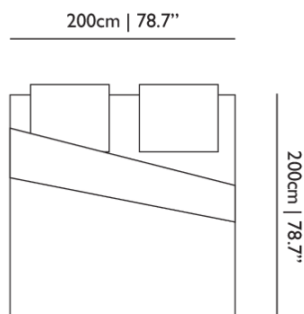

Dimensions

Product

WIDTH 140cm | 55.1"
HEIGHT 200cm | 78.7"
DEPTH 40cm | 15.7"
WEIGHT NETTO 2kg | 4.41lbs

Packaging

WIDTH 30cm | 11.8"
HEIGHT 26cm | 10.2"
CUBAGE 0.03m³ | 1.1ft³
LENGTH 40cm | 15.7"
WEIGHT 9.5kg | 20.94lbs

Dimensions

Product

WIDTH 200cm | 78.7"
HEIGHT 200cm | 78.7"
DEPTH 40cm | 15.7"
WEIGHT NETTO 2kg | 4.41lbs

Packaging

WIDTH 30cm | 11.8"
HEIGHT 26cm | 10.2"
CUBAGE 0.03m³ | 1.1ft³
LENGTH 40cm | 15.7"
WEIGHT 10.1kg | 22.27lbs

Dimensions*Product*

WIDTH 240cm | 94.5"
HEIGHT 200cm | 78.7"
DEPTH 40cm | 15.7"
WEIGHT NETTO 2kg | 4.4lbs

Packaging

WIDTH 30cm | 11.8"
HEIGHT 26cm | 10.2"
CUBAGE 0.03m³ | 1.1ft³
LENGTH 40cm | 15.7"
WEIGHT 10.7kg | 23.59lbs

Dimensions

Product

WIDTH 260cm | 102.4"
HEIGHT 200cm | 78.7"
DEPTH 40cm | 15.7"
WEIGHT NETTO 2kg | 4.41lbs

Packaging

WIDTH 30cm | 11.8"
HEIGHT 26cm | 10.2"
CUBAGE 0.03m³ | 1.1ft³
LENGTH 40cm | 15.7"
WEIGHT 11.3kg | 24.91lbs